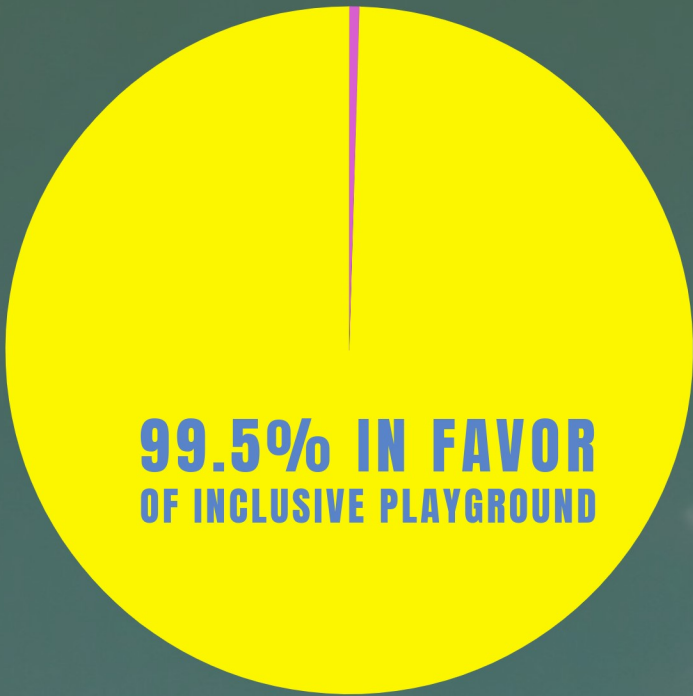

nelson avenue inclusive playground

REGIONAL PROJECT SUPPORT

CHILDREN <18 YEARS OLD
WITHIN THE HOUSEHOLD

PLACE OF SUMMER
RESIDENCE

"EXCELLENT IDEA"
"LOVE MORE SHADE"
"WE NEED A SECURE GATE"
"GREAT TO ACCESS ALL LEVELS OF EQUIPMENT"
"INCLUSIVITY = COOPERATIVE COMMUNITY"
"INCLUDE BENCHES AND SHADE"
"ITS GOOD TO SEE EQUIPMENT FOR OLDER KIDS"
"MORE TREES"
"KEEP THE SWINGS"